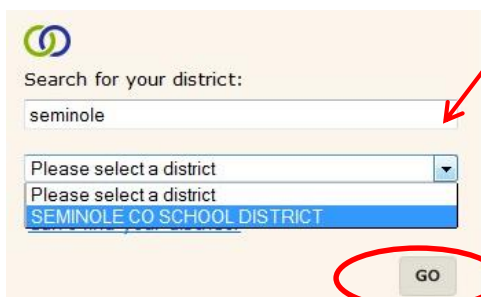

3. If prompted, reenter username and password.