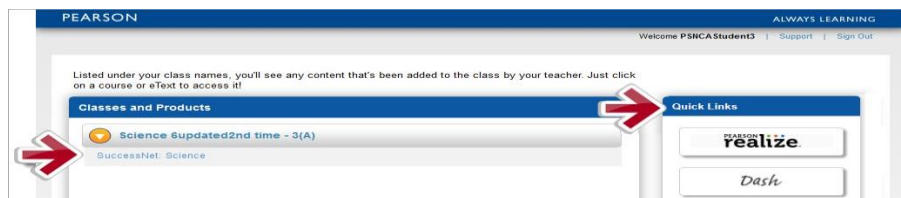

Student Guide Pearson SuccessNet

Accessing Classes on Pearson SuccessNet or SuccessNet Plus

1. From the Seminole County Public Schools website at www.scps.k12.fl.us Select Students, Pearson Successnet

2. Type in **INST\studentid** and password (**yearmdd**) at the prompts
3. Click on Pearson Courses
4. Click the gold circle next to the class name to view the online curriculum used with the class. In the example below, you would click **SuccessNet: Science**.

Signing Out

Securely sign out: For each open browser tab or window, click **sign out** and close web browser.

If an account "times out" or a user logs out, then a link to the district may be required from the login screen as described below.