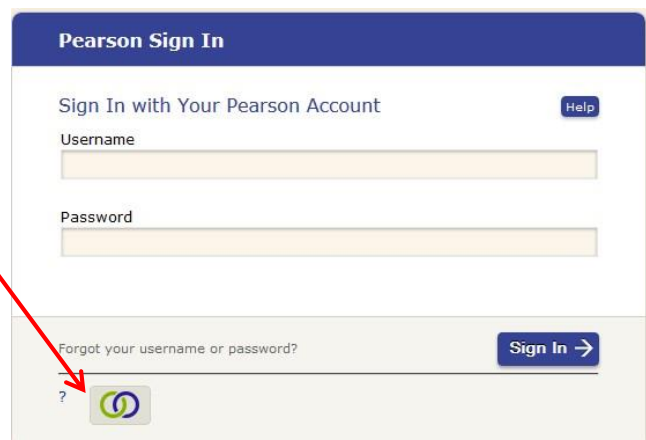

3. If prompted, reenter username and password.