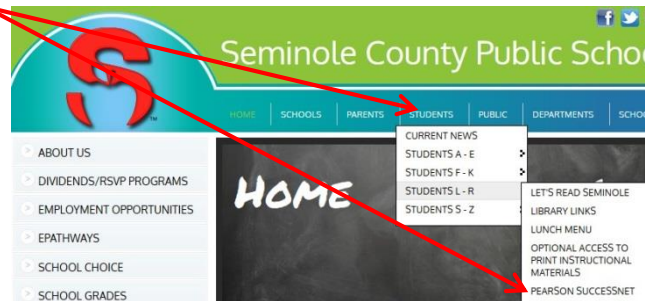

Student Guide Pearson SuccessNet

Accessing Classes on Pearson SuccessNet or SuccessNet Plus

1. From the Seminole County Public Schools website at www.scps.k12.fl.us Select Students, Pearson Successnet

2. Type in **INST\studentid** and password (**yearmdd**) at the prompts
3. Click on Pearson Courses
4. Click the gold circle next to the class name to view the online curriculum used with the class. In the example below, you would click **SuccessNet: Science**.